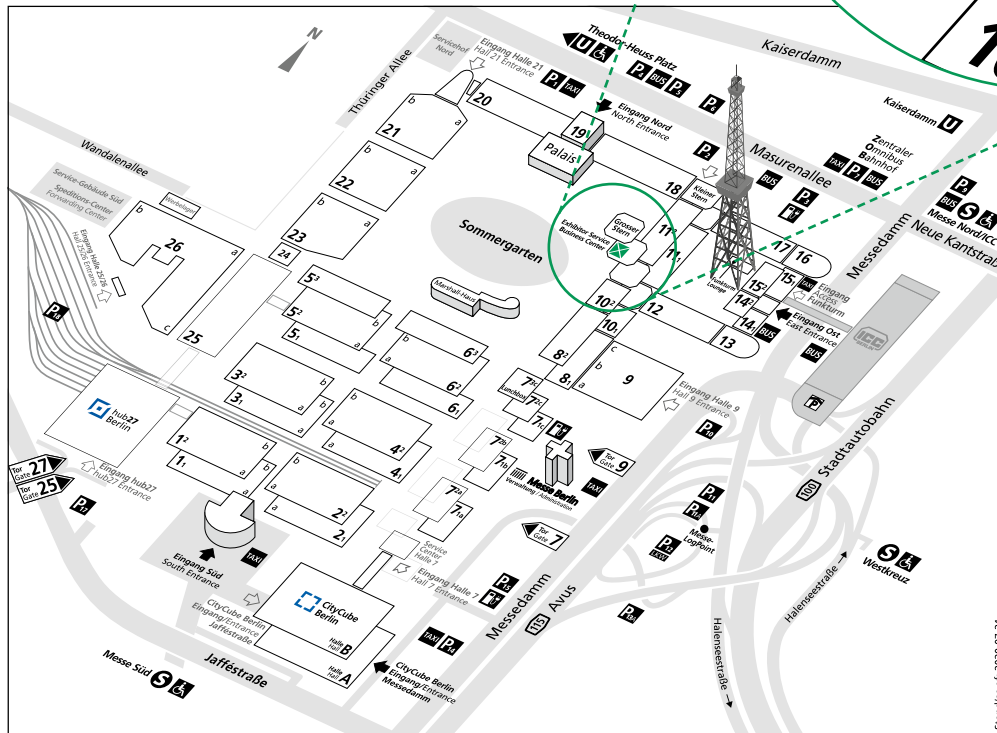

Messegelände Berlin

Berlin Exhibition Grounds

Der Aussteller Service bietet Ihnen folgende Dienstleistungen an:
The Exhibitor Service provides the following:

- ✓ Abhängungen / Suspensions
- ✓ Audio & Video / Audio & Video
- ✓ Blumen / Flowers & Plants
- ✓ Catering / Catering
- ✓ Grafik / Graphics
- ✓ IT & TK / Internet access & Telecommunications
- ✓ Mietmöbel / Rental furniture
- ✓ Reinigung & Entsorgung / Cleaning & Waste disposal
- ✓ Speditionen / Forwarding services
- ✓ Standbau / Stand construction
- ✓ Strom & Wasser / Electricity & Water
- ✓ Teppich / Carpeting
- ✓ u.v.m. / and much more

Business Center

- ✓ Kopien und Drucke (s/w, Farbe) / Copies and prints (b/w, color)
- ✓ Internet / Internet
- ✓ E-Mails / E-mails
- ✓ Visitenkarten / Business cards
- ✓ Kabel und Adapter / cables and adapters