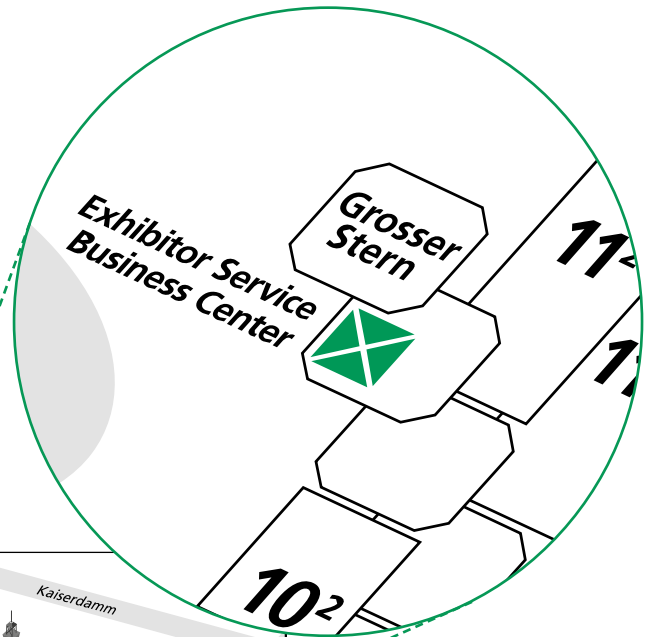

Messegelände Berlin

Berlin Exhibition Grounds

Der Aussteller Service bietet Ihnen folgende Dienstleistungen an:
The Exhibitor Service provides the following:

- ✓ Abhängungen / Suspensions
- ✓ Audio & Video / Audio & Video
- ✓ Blumen / Flowers & Plants
- ✓ Catering / Catering
- ✓ Grafik / Graphics
- ✓ IT & TK / Internet access & Telecommunications
- ✓ Mietmöbel / Rental furniture
- ✓ Reinigung & Entsorgung / Cleaning & Waste disposal
- ✓ Speditionen / Forwarding services
- ✓ Standbau / Stand construction
- ✓ Strom & Wasser / Electricity & Water
- ✓ Teppich / Carpeting
- ✓ u.v.m. / and much more

Business Center

- ✓ Kopien und Drucke (s/w, Farbe) / Copies and prints (b/w, color)
- ✓ Internet / Internet
- ✓ E-Mails / E-mails
- ✓ Visitenkarten / Business cards
- ✓ Kabel und Adapter / cables and adapters